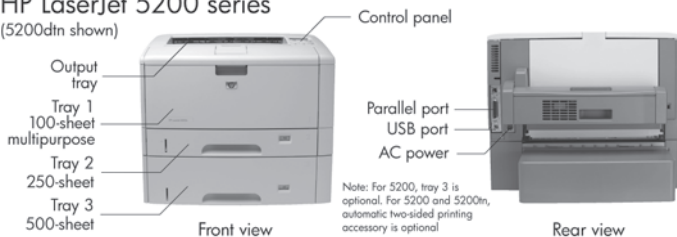

HP LaserJet 5200 series

(5200dtn shown)